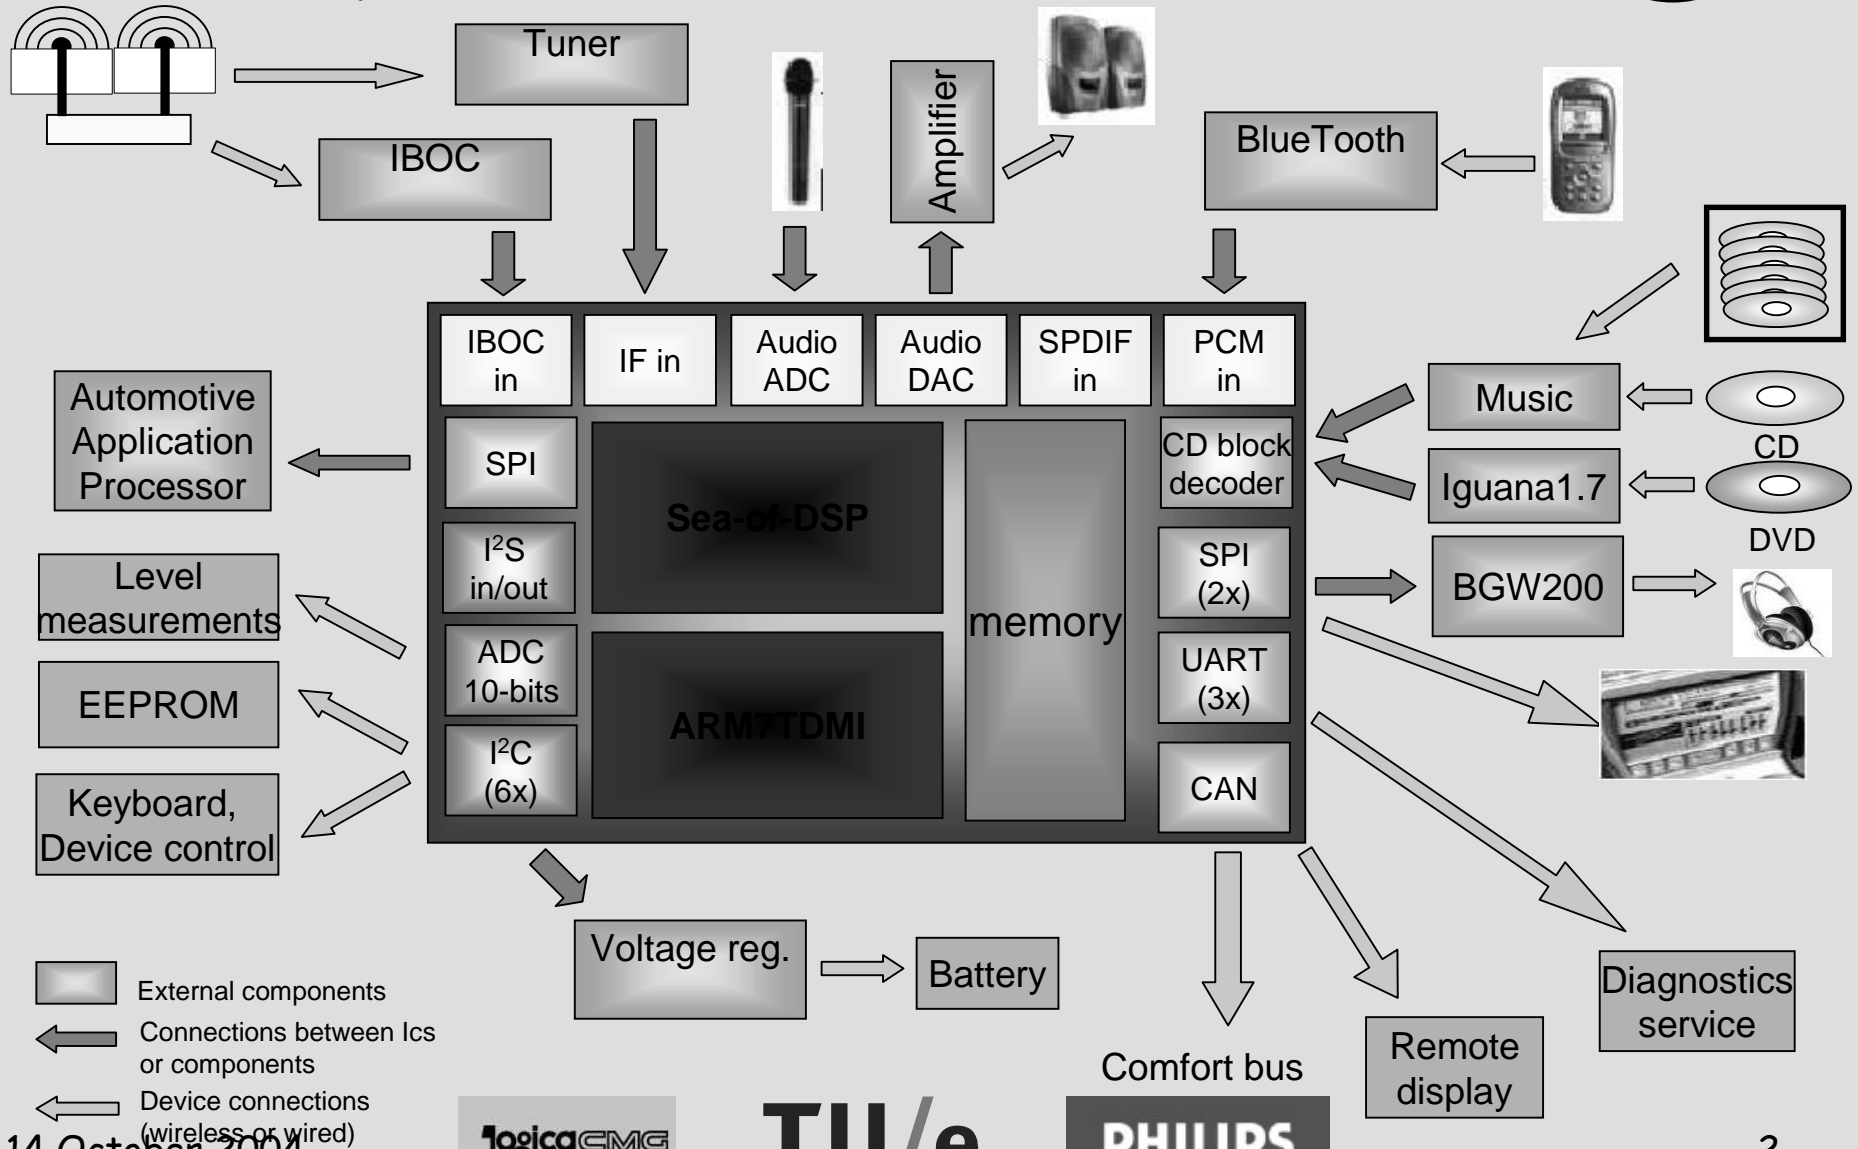

Caracas: Cardinal use cases overview

- *Radio reception*
 - *AM/FM, HD radio*
- *Audio playback*
 - *CDDA, MP3, WMA playback*
 - *CD, CD-changer, DVD*
- *Dual media*
 - *Radio + Audio (front vs rear)*
- *Connectivity*
 - *BlueTooth*
 - *Wifi*
 - *USB*

Cardinal System overview

14 October 2004

Scaler used in:

- Video scaling for TV
- Video scaling in TV (panoramic stretch)
- User interfaces
- Graphics rendering (texture filter)
- Rendering for 3D displays

Application: graphics video scaler

- H-scaling + V-scaling
- Variable data rates
- Several communicating processes

Application domain: Smartphones

- Driver application/architecture has to be defined.

What do we do for our partners?

- Analyse bottlenecks in
 - Architecture
 - Mapped application
 - Design flow
- Perform the mapping on NoC, thereby testing, evaluating, and demonstrating our predictable design flow, both design-time and run-time
- Offer our deliverables (methods, tools)