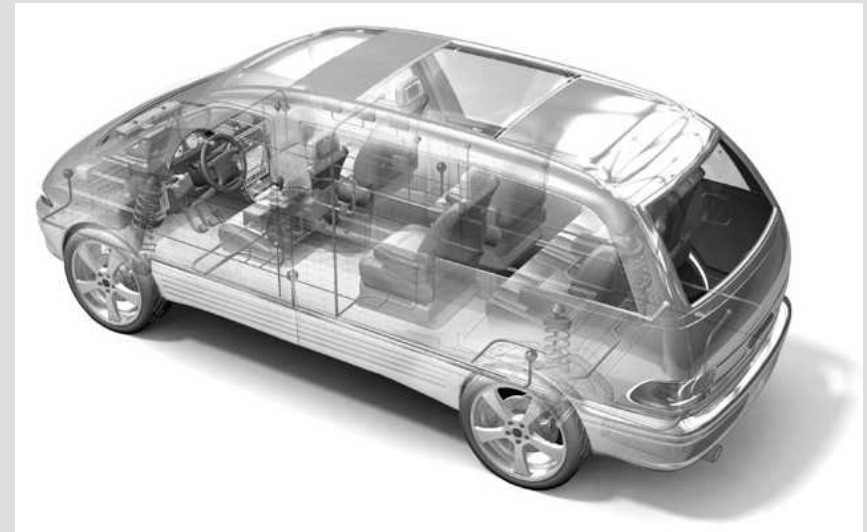

Caracas: Cardinal use cases overview

- *Radio reception*
 - *AM/FM, HD radio*
- *Audio playback*
 - *CDDA, MP3, WMA playback*
 - *CD, CD-changer, DVD*
- *Dual media*
 - *Radio + Audio (front vs rear)*
- *Connectivity*
 - *BlueTooth*
 - *Wifi*
 - *USB*

Cardinal System overview

14 October 2004

Scaler used in:

- Video scaling for TV
- Video scaling in TV (panoramic stretch)
- User interfaces
- Graphics rendering (texture filter)
- Rendering for 3D displays